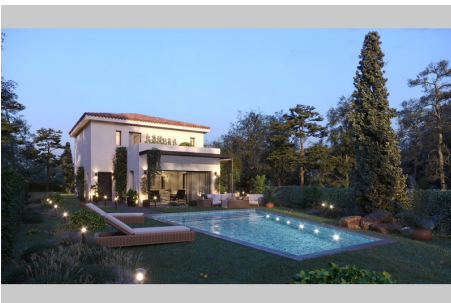

Acanthe Immobilier - 29, Avenue Jean Jaurès - 34170 Castelnau le Lez
Tél: 04 67 79 26 26 - Fax: 04 67 79 36 40 - contact@acantheimmobilier.com

Carte professionnelle n° CPI 3402 2017 000 015 766

Code NAF 703A - SIRET 420 451 155 00014 - Assurance responsabilité civile :QBE ,110 esplanade du Général de Gaulle 92931 La Défense

Cédex Document non contractuel