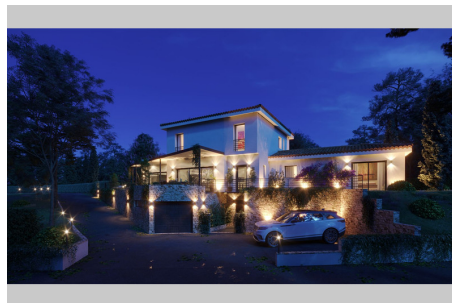

Acanthe Immobilier - 29, Avenue Jean Jaurès - 34170 Castelnau le Lez
Tél: 04 67 79 26 26 - Fax: 04 67 79 36 40 - contact@acantheimmobilier.com

Carte professionnelle n° CPI 3402 2017 000 015 766

Code NAF 703A - SIRET 420 451 155 00014 - Assurance responsabilité civile :QBE ,110 esplanade du Général de Gaulle 92931 La Défense

Cédex Document non contractuel