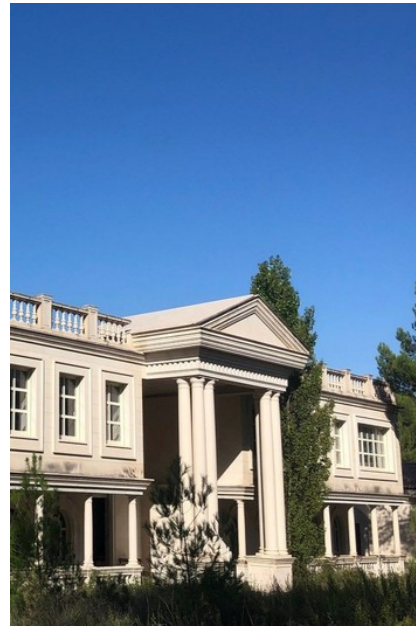

4 600 000 €

For sale luxury property
10 rooms
Surface : 1500 m²
Surface of the land : 12500 m²

Luxury property 3193 Montpellier

EXCEPTIONAL DOMAIN 5 minutes from Montpellier Elegance and character for this unique property of 1500 m² on a landscaped area of 2 hectares. A main house, two annex houses and an exceptional view from the rooftop. Different possibilities of projects, according to the desires. A unique address, a sumptuous project, an exceptional property...