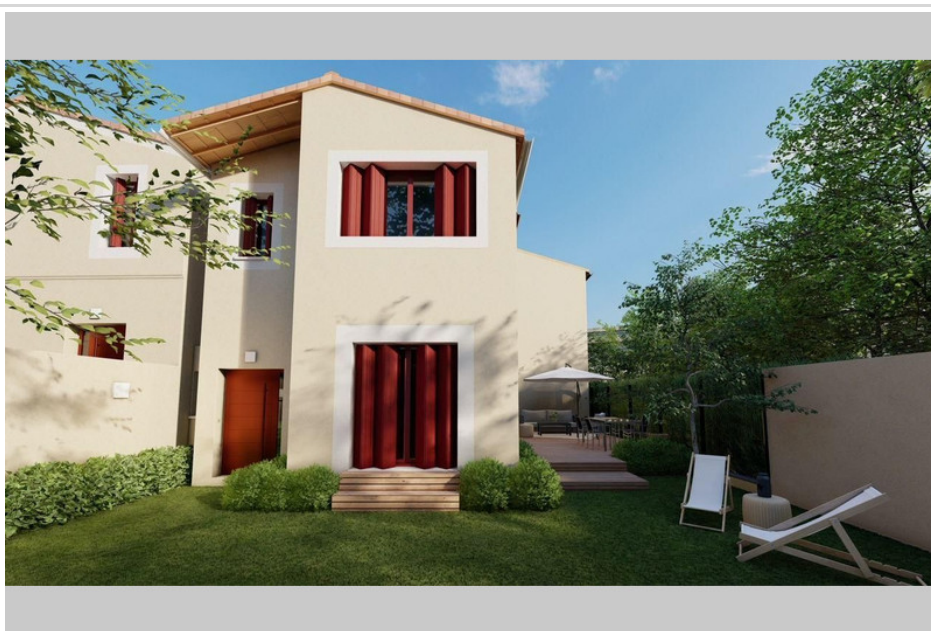

650 000 €

For sale house

4 rooms

Surface : 90 m²

Surface of the land : 195 m²

Exposition : Sud

Hot water : Electrique

Inner condition : new

Features :

Double Glazing, Calm

3 bedroom

1 bathroom

2 WC

House Castelnau-le-Lez

In the heart of the village of Castelnau le Lez, discover this charming house of 90 m² (possibility of expanding by 20 m²),

Informations légales