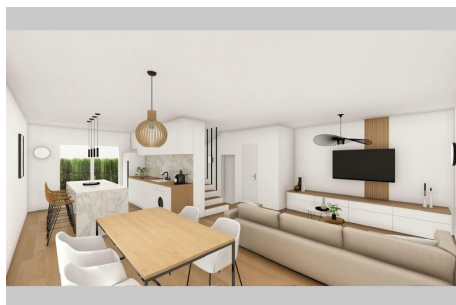

Acanthe Immobilier - 29, Avenue Jean Jaurès - 34170 Castelnau le Lez
Tél: 04 67 79 26 26 - Fax: 04 67 79 36 40 - contact@acantheimmobilier.com

Carte professionnelle n° CPI 3402 2017 000 015 766

Code NAF 703A - SIRET 420 451 155 00014 - Assurance responsabilité civile :QBE ,110 esplanade du Général de Gaulle 92931 La Défense

Cédex Document non contractuel